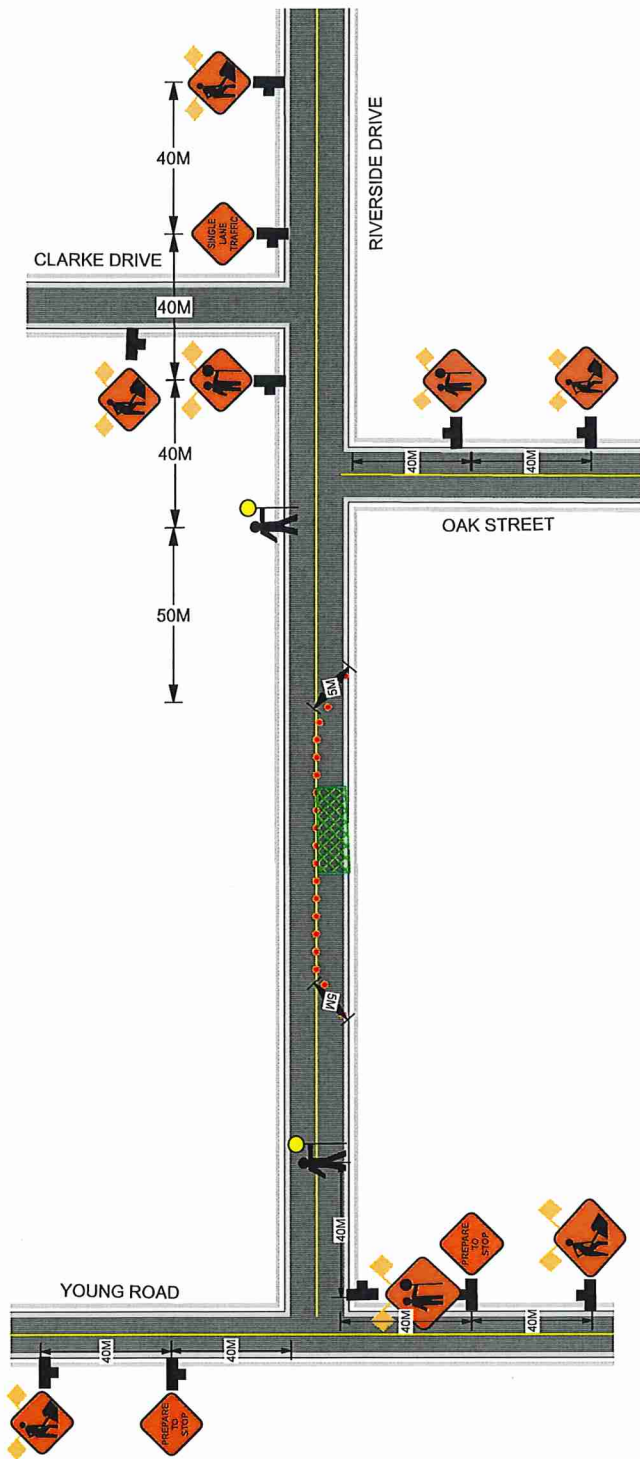

FORTIS BC GAS
 SERVICE ABANDONMENT
 46027 RIVERSIDE DRIVE, CHILLIWACK
 JOB# 31129637

MAY 2020
 HOURS OF OPERATION FROM 8:00AM - 4:00PM
 WORK WILL TAKE ONE DAY TO COMPLETE

NOTE:
 SPEED LIMIT ON RIVERSIDE DRIVE IS 50KM PER HOUR
 ALL SIGNS WILL BE PLACED ON WINDMASTER STANDS WITH FLAGS
 ALL SIGNS ON ALL SIDE STREETS WILL BE PLACED ON TRIPOD STANDS WITH FLAGS
 ALL SIDEWALKS - CROSSWALK AND BUS STOPS WILL REMAIN OPEN AT ALL TIMES
 TRAFFIC CONTROL WILL ASSIST WITH DRIVEWAYS EFFECTED BY WORK ZONE CLOSURE

LEGEND

- DIRECTION TRAFFIC FLOW
- NORTH MARKER
- TUBULAR MARKERS
- WORK AREA
- SIGN STANDS
- TRAFFIC CONTROLLER
- BUS STOP
- FLASHING ARROW BOARD TRUCK